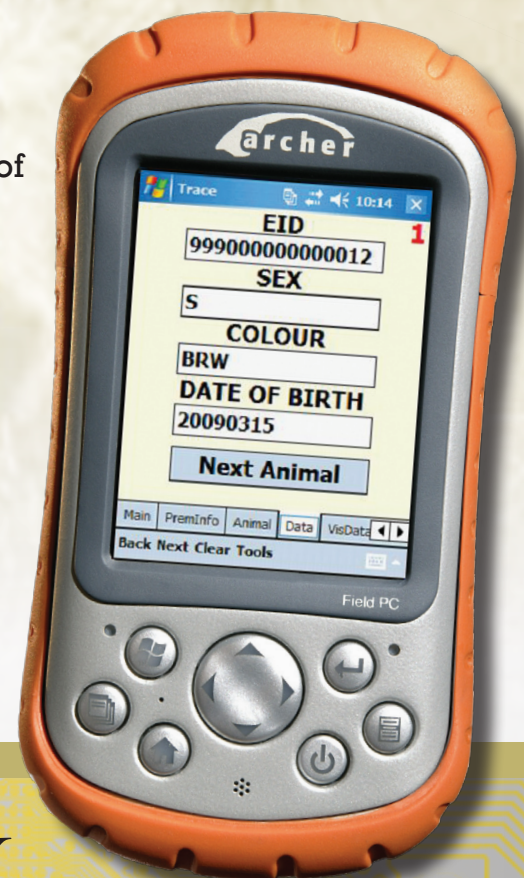

FaST AGE & SOURCE™

Make Passive EID Work For You

- FS Customized software specifically for Age & Source Verification
- FS Easy to use, easy to follow yet accurate and reliable
- FS Connect to the Bluetooth reader in one keystroke
- FS Simply enter owner information and start scanning, required information is individually linked to each animal
- FS User can define calving interval or enter individual birthdates
- FS Automatically uploads information to your PVP provider with instant confirmation and improved delivery rate of birth certificates
- FS Large input fields provide eye relief and increase speed of processing
- FS Connects to all major passive panels and wand readers
- FS Avoid double entry with built in duplicate filters
- FS Print COOL Affidavit directly from the hand-held
- FS See all the details at www.fort-supply.com